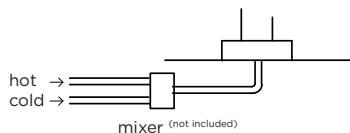

# JEE-O fatline shower push specifications

mixer (not included)

push button approx. 15-20 sec. waterflow

Article code: **200-6500**  
 ● Brushed  
 Material: **Stainless Steel r304**  
 Cleaning instructions: **download JEE-O shower and taps manual on our website: [www.jee-o.com](http://www.jee-o.com)**  
 Cartridge: **JEE-O ceramic stop valve with on/off spindle, item code 005-0301**  
 Flow at water of 38°C / 100,4°F: **12l / 3,2gal p/m at 3bar pressure**  
 Flow duration: **15-20 seconds**  
 Note: **Use of the JEE-O wall bracket (201-6000 / 201-6001) is recommended with this model.**

Connection: **G 1/2" (ø15mm / 0.6") nylon<sup>(out)</sup>/epdm<sup>(in)</sup> flexhose with brass swivel British Standard Pipe (BSP)**  
 Thread:  
 Dimension package: **L 158 x W 18 W 54 x H 21 cm**  
 Total weight: **14.5 kg**  
 Package weight: **2.0 kg**  
 Placing on a water-tight floor  
**7 year warranty - The general conditions can be found on our website: [www.jee-o.com/downloads](http://www.jee-o.com/downloads)**  
 HS code: **84818011900**  
 Approvasl: **SLS BS EN 817, SS 375, AS/NZS 4020, BS EN**