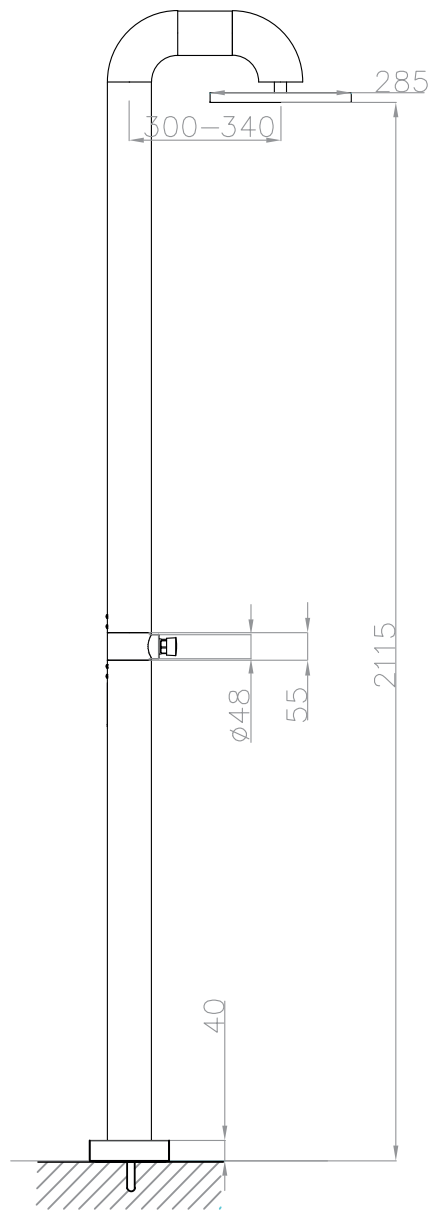

# JEE-O fatline shower push specifications

mixer (not included)

push button approx. 15-20 sec. waterflow

Article code: **200-6500**  
 ● Brushed  
 Material: **Stainless Steel r304**  
 Cleaning instructions: **download JEE-O shower and taps manual on our website: [www.jee-o.com](http://www.jee-o.com)**  
 Cartridge: **JEE-O ceramic stop valve with on/off spindle, item code 005-0301**  
 Flow at water of 38°C / 100,4°F: **12l / 3,2gal p/m at 3bar pressure**  
 Flow duration: **15-20 seconds**  
 Note: **Use of the JEE-O wall bracket (201-6000 / 201-6001) is recommended with this model.**

Connection: **G 1/2" (ø15mm / 0.6") nylon<sup>(out)</sup>/epdm<sup>(in)</sup> flexhose with brass swivel British Standard Pipe (BSP)**  
 Thread:  
 Dimension package: **L 158 x W 18 W 54 x H 21 cm**  
 Total weight: **14.5 kg**  
 Package weight: **2.0 kg**  
 Placing on a water-tight floor  
**7 year warranty - The general conditions can be found on our website: [www.jee-o.com/downloads](http://www.jee-o.com/downloads)**  
 HS code: **84818011900**  
 Approvasl: **SLS BS EN 817, SS 375, AS/NZS 4020, BS EN**