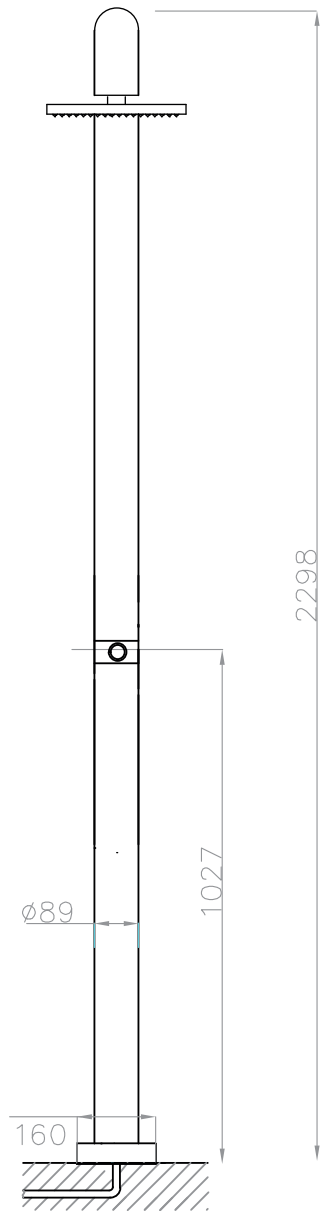

# JEE-O fatline shower push specifications

mixer (not included)

push button approx. 15-20 sec. waterflow

Article code: **200-6500**  
 ● Brushed  
 Material: **Stainless Steel r304**  
 Cleaning instructions: **download JEE-O shower and taps manual on our website: [www.jee-o.com](http://www.jee-o.com)**  
 Cartridge: **JEE-O ceramic stop valve with on/off spindle, item code 005-0301**  
 Flow at water of 38°C / 100,4°F: **12l / 3,2gal p/m at 3bar pressure**  
 Flow duration: **15-20 seconds**  
 Note: **Use of the JEE-O wall bracket (201-6000 / 201-6001) is recommended with this model.**

Connection: **G 1/2" (ø15mm / 0.6") nylon<sup>(out)</sup>/epdm<sup>(in)</sup> flexhose with brass swivel British Standard Pipe (BSP)**  
 Thread:  
 Dimension package: **L 158 x W 18 W 54 x H 21 cm**  
 Total weight: **14.5 kg**  
 Package weight: **2.0 kg**  
 Placing on a water-tight floor  
**7 year warranty - The general conditions can be found on our website: [www.jee-o.com/downloads](http://www.jee-o.com/downloads)**  
 HS code: **84818011900**  
 Approvasl: **SLS BS EN 817, SS 375, AS/NZS 4020, BS EN**