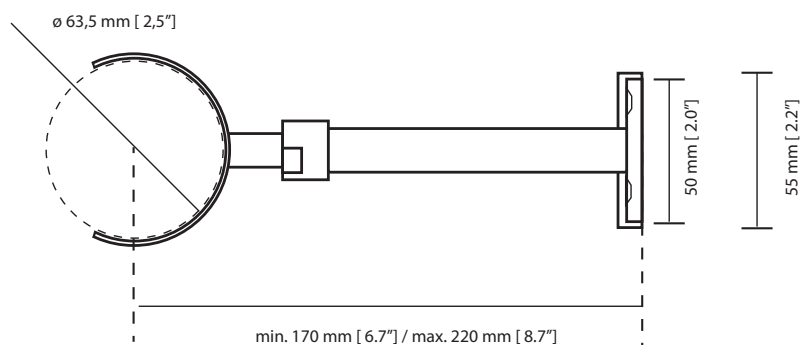

JEE-O original/pure wall bracket specifications

Note:
UV radiation and extreme temperature
can affect the color and structure of the
JEE-O original/pure surface.

Article code: **101-6000** (brushed finish)
101-6001 (polished finish)
Material: Stainless Steel r304
CleanCleaning: JEE-O protect

Dimension package: L 25 x W 15,5 x H 14 cm

Weight: 0.4 kg / 0.8 lbs
Package weight: 0.1 kg / 0.2 lbs

2 year warranty

HS code: 84818011900